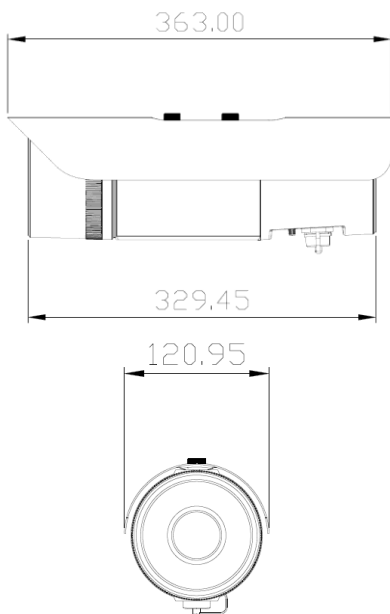

Unique Series

BRICKCOM SPECIAL & REMARKABLE

OB-200Np-LR WDRPro-20X

Superior Night Vision 2 Mega 150 M Long Ranges IR 20X Zoom Bullet

- 2MP Long Range Outdoor Zoom Bullet Camera
- Brickcom WDR Enhancement® Technology up to 120 dB
- HDTV Quality (Full HD 1080p @ 30fps Streaming)
- Intelligent Multi-Profile Sensor Management® for Different Environments
- Removable IR-cut Filter /Auto Light Sensor for Day and Night
- IK10 & IP67 Outdoor Enclosure Built-in Fan (-70°C ~ 60°C) and Heater
- Built-in IR Illuminators, Effective over 150 Meters
- Vandal Proof Housing (IK8~10)
- Two-way Audio
- Built-in Micro SD/SDHC/SDXC Memory Card Slot for Local Storage
- 1 DI/DO for External Alarm and Sensor Device
- PoE(802.3at) Supported
- Smart IR to Get a Better Illuminated Image

Dimensions

Port

Highway

Runway

Camera	
Models	OB-200Np-LR WDRPro-20X
Hardware System	Flash: 32M RAM: 256M DDR
Image Sensor	Sensor Type : 1/3" 2M CMOS Megapixel sensor Sensor Resolution : 2MP(1920 x 1080)
Lens	Lens Type: Day & Night Zoom Lens 20X Optical Zoom:4.7mm~94.0mm F value: F1.6~F3.5 View Angle: (H°/V°/D°) (H)55.4°~2.9° / (V) 32.6°~1.6°/(D) 62.7°~3.3°
Local Storage	Built-in Micro SD/SDHC/SDXC Max.128G Memory Card Slot
Day & Night ICR	Triggered by Light sensor, Scheduling, Digital Input
Minimum Illumination	0 Lux(IR On, B/W) 0.001 Lux (IR OFF, B/W) 0.002 Lux(Color)
IR Illuminators	150m (Visible distance) 100m (Detail distance) IR LED: 4pcs
Video	
Compression Streaming	H.264 / MPEG4 / MJPEG Simultaneous multiple streams
Video Setting	Multi-Profile Image Management: Day/ Night/ Sunset/ User 1/ User 2
WDR	120dB
S/N Ratio	Above 50dB
Image Resolution	2MP (Full HD): 1920x1080 @30fps
Events and Alarm Management	
Events	Motion Detection/ Schedule/ Audio Detection/ Digital Input/ Temperature Alarm/ Auto IR Focus for Day & Night
Alarm	Stream/Snapshot to FTP/Email/Samba/SD-Card HTTP/Email Notification/ Digital Output