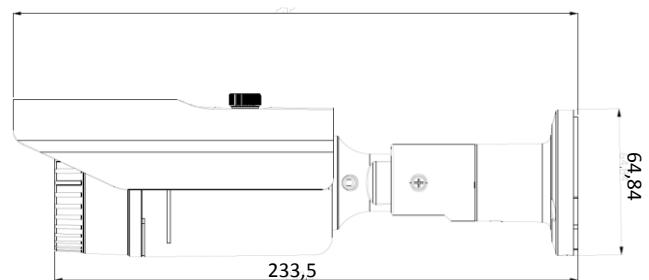

Photo Indication & Dimension Diagram

- 1 LEDs
- 2 Lens
- 3 Light Sensor
- 4 DC 12V Connector
- 5 RJ45 Connector (for Ethernet and 802.3af PoE)

Camera	
Models	OB-E200Nf
Hardware System	CPU: 800 MHz Flash: 16M RAM: 128M DDR
Image Sensor	Sensor Type : 1/2.8" Sony Exmor™ CMOS Sensor Resolution: 2MP(1920x1080)
Lens	Fix-IRIS: F2.0 Focal Length: f=3.6mm View Angle: (H°/V°/D°) 87°/46°/99°
Day and Night ICR	Removable IR-cut Filter/Auto Light Sensor
Minimum Illumination	0 Lux(IR On, B/W) 0.001 Lux(F2.0,B/W) 0.002 Lux(F2.0,Color)
IR Illuminators	Built -In IR Illuminators 20m (Visible distance) 10m (Detail distance) IR LED: 30 pcs