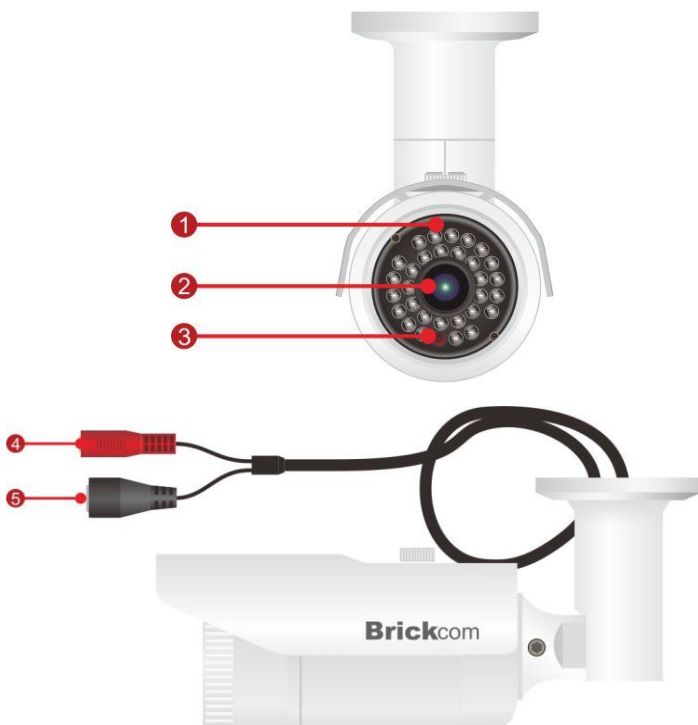

2 Megapixel Elite Bullet

OB-E200Nf

H.264 High Profile • 1080p @ 25fps

- Sony Exmor 2MP Outdoor Bullet Camera
- H.264 High Profile Video Compression Technology
- HDTV Quality (Full HD 1080p @ 25fps Streaming)
- PoE(802.3af) / DC12V Supported
- IP 66 Weather-proof Outdoor Enclosure

Photo Indication & Dimension Diagram

- 1 LEDs
- 2 Lens
- 3 Light Sensor
- 4 DC 12V Connector
- 5 RJ45 Connector (for Ethernet and 802.3af PoE)

Camera	
Models	OB-E200Nf
Hardware System	CPU: 800 MHz Flash: 16M RAM: 128M DDR
Image Sensor	Sensor Type : 1/2.8" Sony Exmor™ CMOS Sensor Resolution: 2MP(1920x1080)
Lens	Fix-IRIS: F2.0 Focal Length: f=3.6mm View Angle: (H°/V°/D°) 87°/46°/99°
Day and Night ICR	Removable IR-cut Filter/Auto Light Sensor
Minimum Illumination	0 Lux(IR On, B/W) 0.001 Lux(F2.0,B/W) 0.002 Lux(F2.0,Color)
IR Illuminators	Built -In IR Illuminators 20m (Visible distance) 10m (Detail distance) IR LED: 30 pcs

Video	
Compression Streaming	H.264 / MJPEG 2 streams
Video Setting	Quality Setting:1-6 Bitrate Setting up to 12M bps
Image Resolution WDR	2MP (Full HD): 1920x1080 @ 25fps 60dB

Events and Alarm Management	
Events	Motion Detection
Alarm	Stream/Snapshot to Email/Email Notification