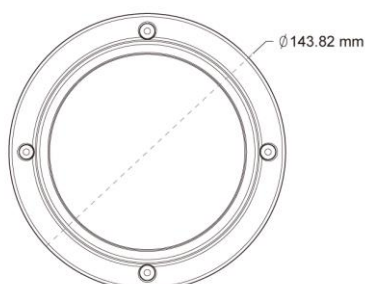

Dimensions

WDRPro Off

WDRPro On

Bank

Entrance

Camera	
Models	VD-H200Np WDRPro
Hardware System	Flash: 32MB RAM: 512MB DDR
Image Sensor	Sensor Type : 1/2.8" Sony Exmor CMOS Sensor Sensor Resolution : 2MP (1920 x 1080)
Lens	Lens Type: Motorized Lens P-IRIS: F1.4 Focal Length: f=2.8~12mm View Angle: (H°/V°/D°) (H)98°~34° / (V)52°~19° / (D) 110°~40°
Local Storage	Built-in Micro SD/SDHC/SDXC Max.128G Memory Card Slot
Day & Night ICR	Triggered by Light sensor, Scheduling, Digital Input
Minimum Illumination	0 Lux(IR On, B/W) 0.0008 Lux (F1.4,B/W) 0.001 Lux (F1.4,Color)
IR Illuminators	Built -In IR Illuminators 60m (Visible distance) 25m (Detail distance) IR LED: 20pcs
Video	
Compression Streaming	H.264 / MPEG4 / MJPEG Simultaneous multiple streams
Video Setting	i-Mode Scene Management: Smart Auto/ Indoor 60Hz/ Indoor 50Hz/ Outdoor/ Car License Plate / Schedule/ Digital Input/ Entrance & Elevator / Always i-Mode Profile Setting: Auto Exposure Control/Gain/ White Balance Control Manual Exposure Control: 1/120000~1s Manual Gain Control: 1 ~ 48
Image Resolution	2MP (1920 x 1080) ● (60fps)
WDR	120dB
Events and Alarm Management	
Events	Motion Detection/ Schedule/ Audio Detection/ Digital Input/ Temperature Alarm/ Auto IR Focus for Day & Night
Alarm	Stream/Snapshot to FTP/Email/Samba/SD-Card HTTP/Email Notification/ Digital Output