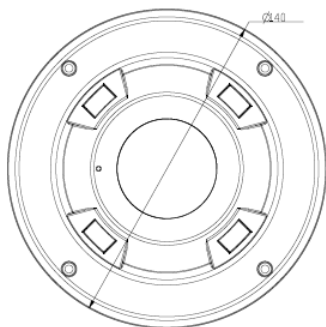

Dimensions

Traffic

Parking Lot

Retail

Industry

Camera	
Models	MD-H600np-360 DN
Hardware System	Flash: 32MB RAM: 512MB DDR
Image Sensor	Sensor Type : 1/1.8" Sony Exmor CMOS Sensor Sensor Resolution : 6MP (3096 x 2094)
Lens Spec	Lens Type: Board Lens Focal Length:1.05mm F=2.8 Iris: Fixed Iris View Angle:(H)182°±2°
Local Storage	Built-in Micro SD / SDHC / SDXC Max.128G Memory Card Slot
Day & Night ICR	Triggered by Light sensor, Scheduling, Digital Input
Minimum Illumination	0 Lux(IR On, B/W) 0.005 Lux(F1.6,B/W) 0.006Lux(F1.6,Color)
IR Illuminators	Built -In IR Illuminators Distance: 10 meters IR LED: 4 pcs
Video	
Compression Streaming	H.264 / MJPEG Simultaneous multiple streams
Video Setting	Multi-Profile Image Management: Day/ Night/ Sunset/ User 1/ User 2
S/N Ratio	Above 50 dB
Image Resolution	5.5MP (2720 x 2040) ● (15fps)
WDR	60 dB